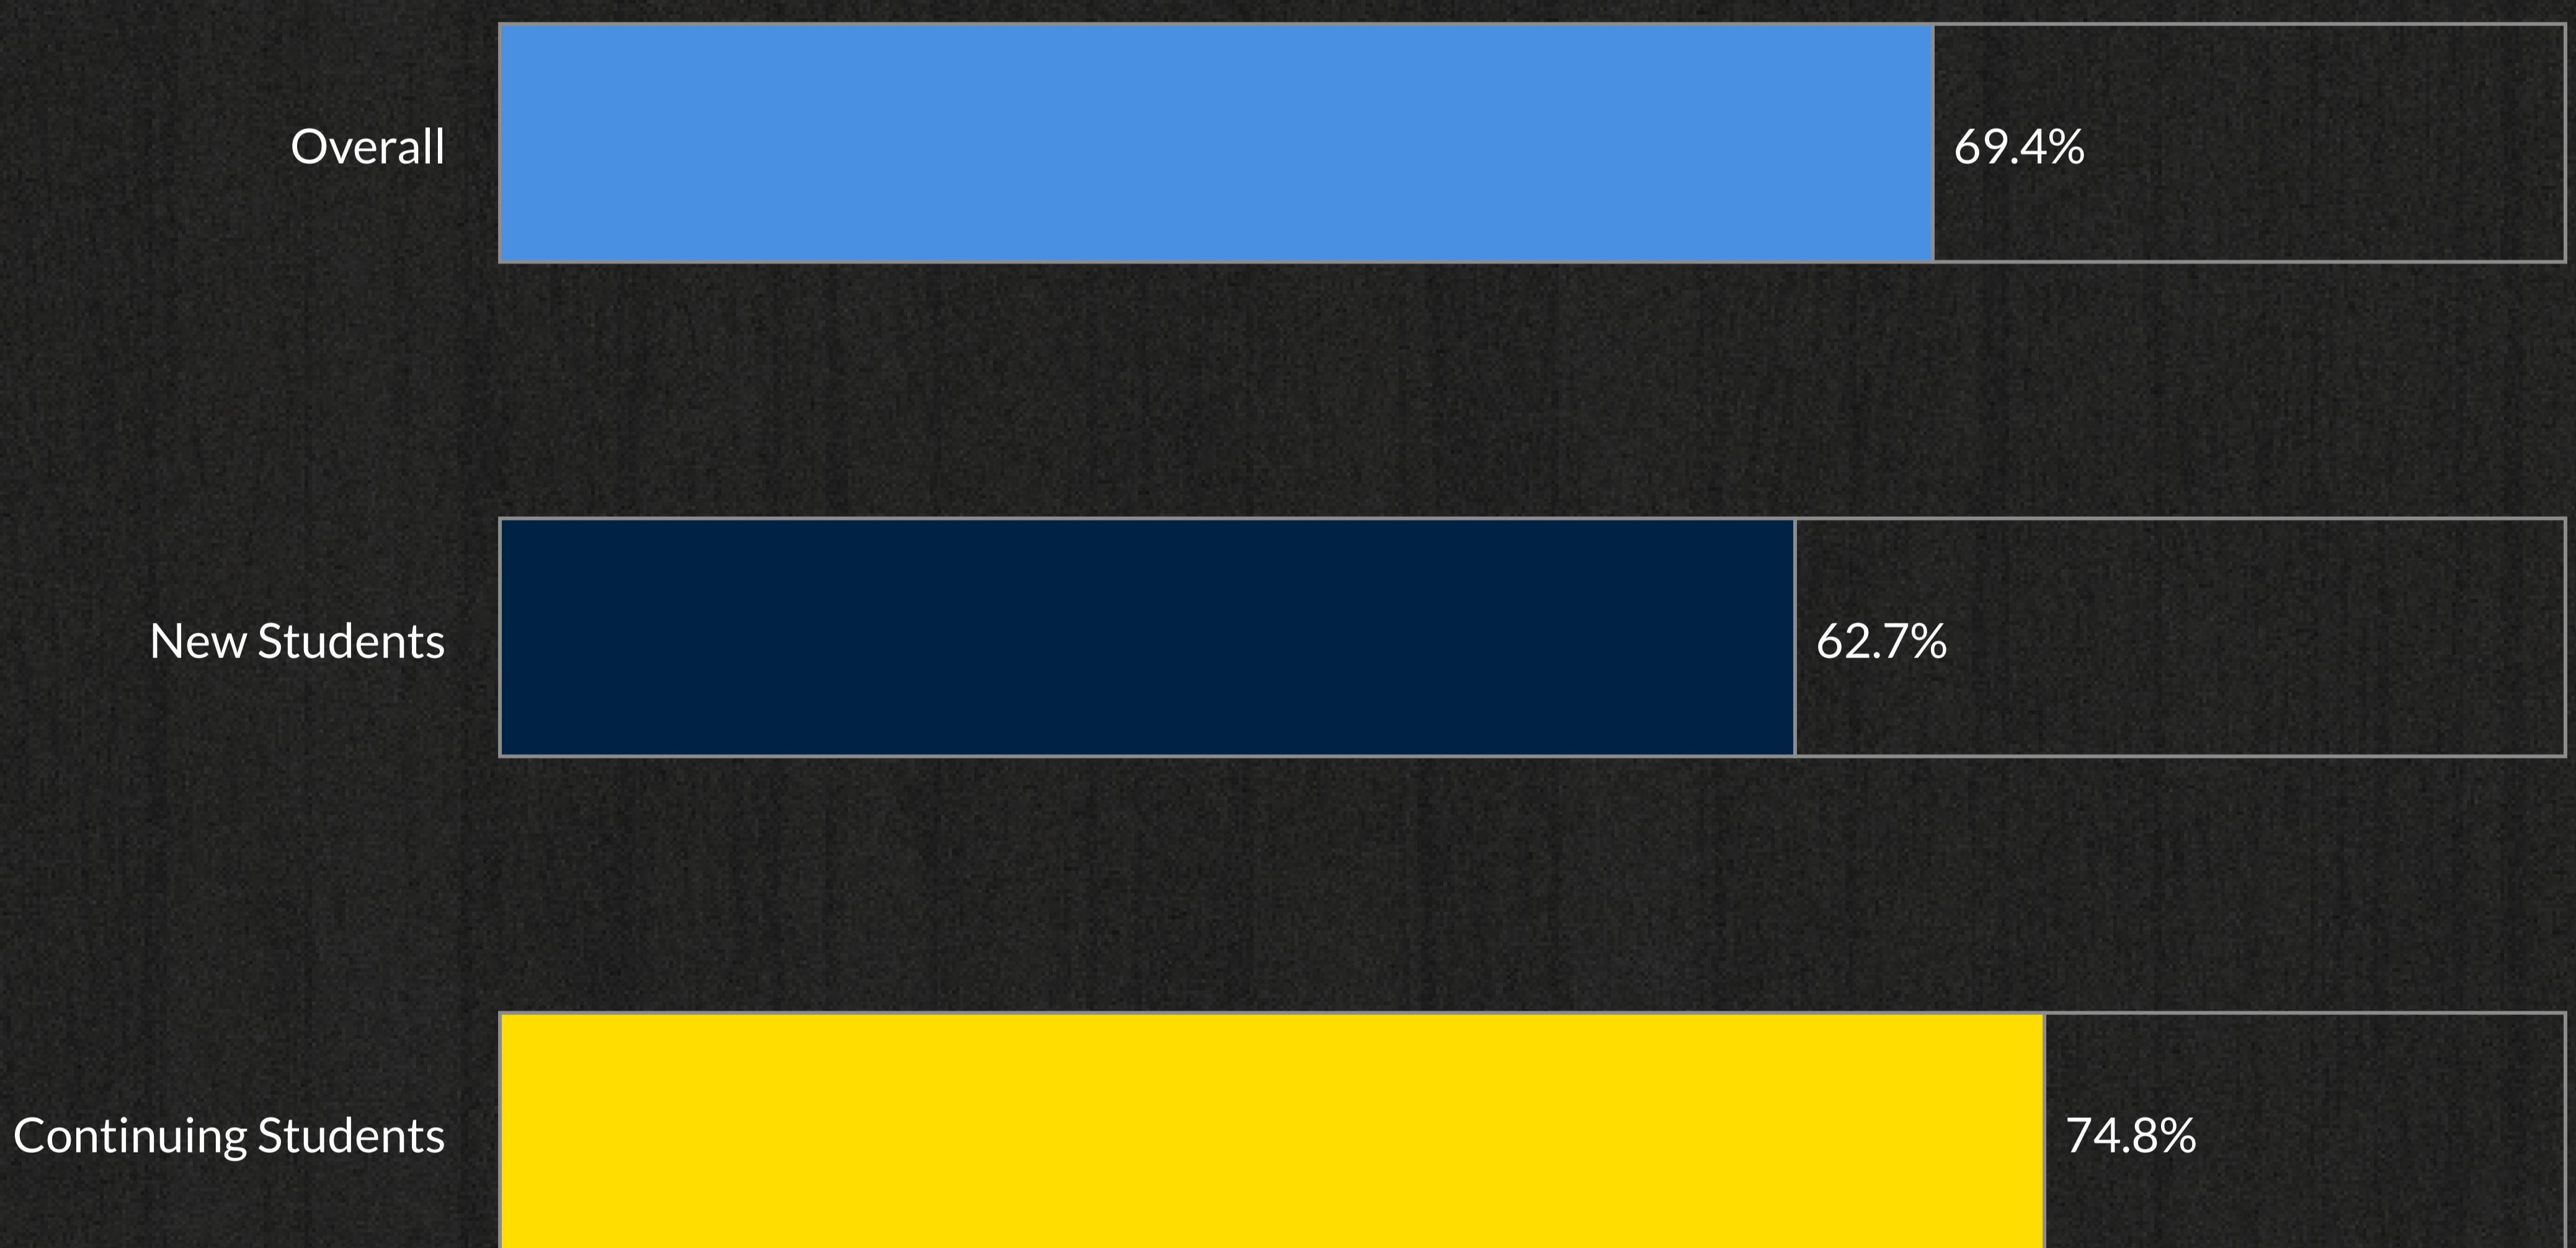

FALL-TO-FALL GRADUATE RETENTION

Of the 1,340 Graduate students enrolled in Fall 2021:

- 353 Graduated
- 302 Did not return
- 685 Re-enrolled in Fall 2022

Overall, 62% of males were retained

Overall, 72% of females were retained

Fall 2021 to Fall 2022 Retention

Minority

70%

Full-Time

80%

Part-Time

68%

Office of Institutional Research & Effectiveness